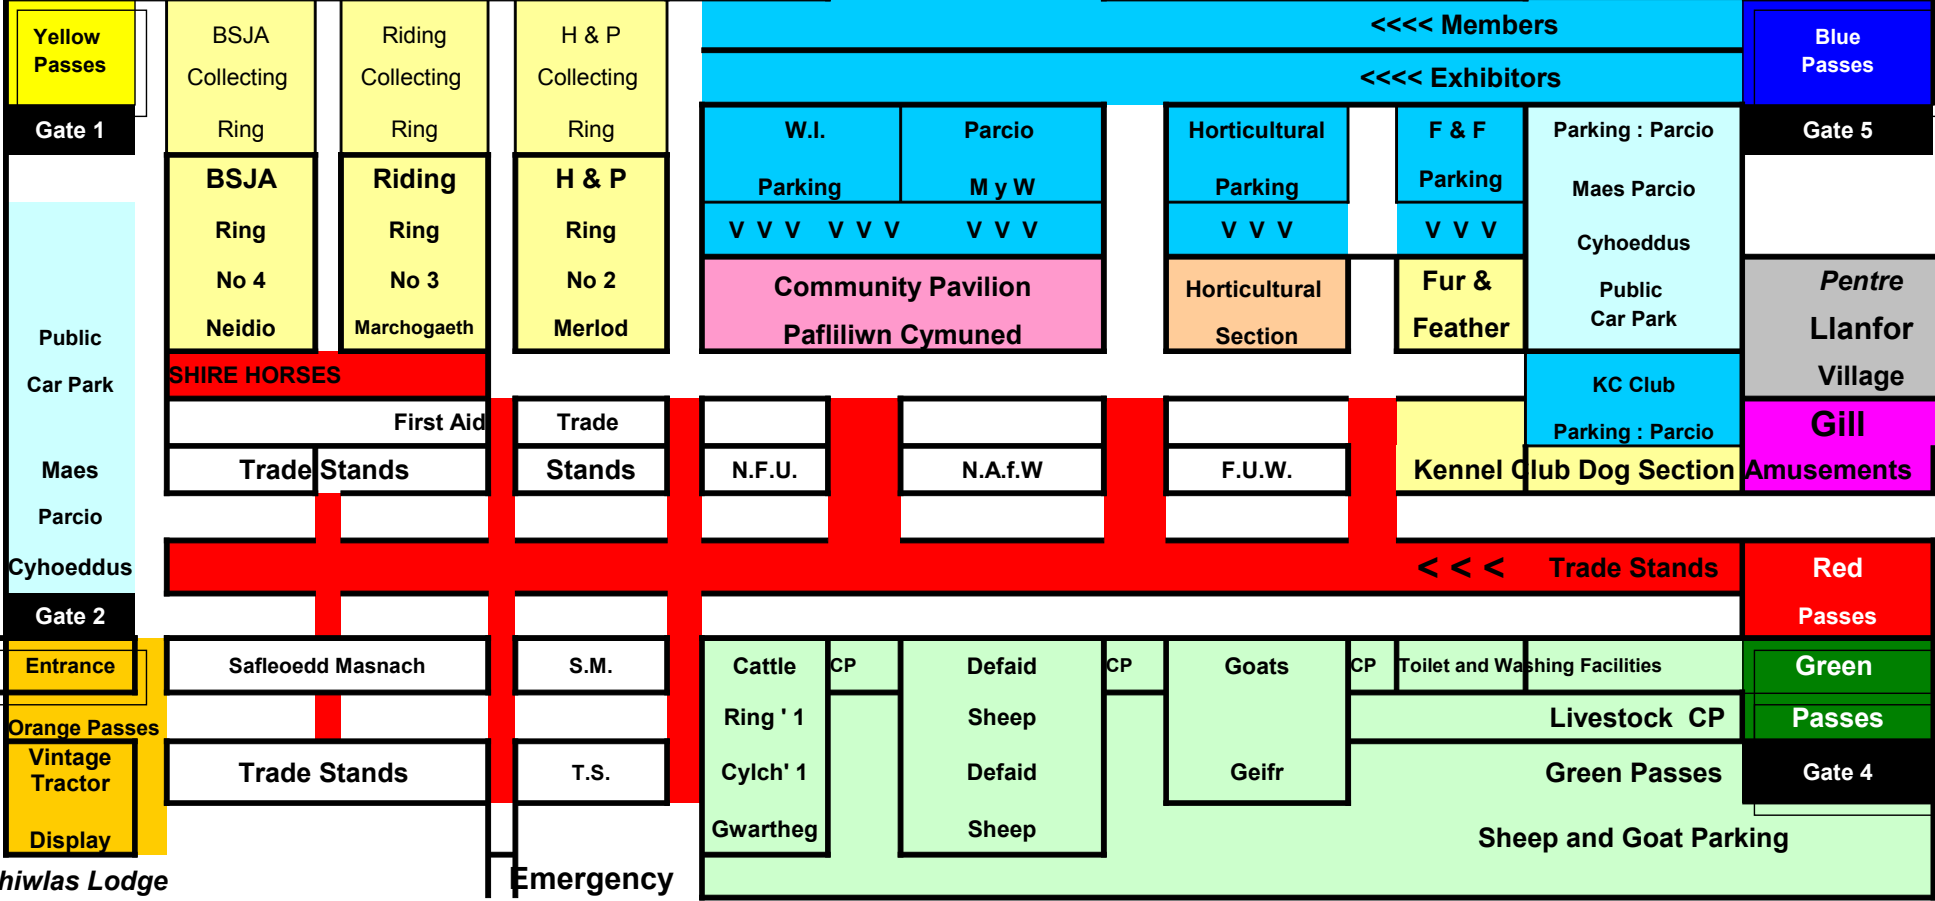

Merioneth Agricultural Society
MERIONETH COUNTY SHOW
 Wednesday 24th August

Host: Cylch Dolgellau District

BALA
2011

Cymdeithas Amaethyddol Meirion
SIOE SIR MEIRION
 Dydd Mercher 24ain o Awst

Horse and Pony Parking - Parcio Ceffylau a Merlod CHP No. 53-234-8001 Post Code: LL23 7DW

Rhiwlas Lodge

Pedestrian Entrance

Exit

>>>> From Bala, Dolgellau, Trawsfynydd >>>>>

A 494

<<<<< From A5, Corwen, Ruthin, Llangollen <<<<<